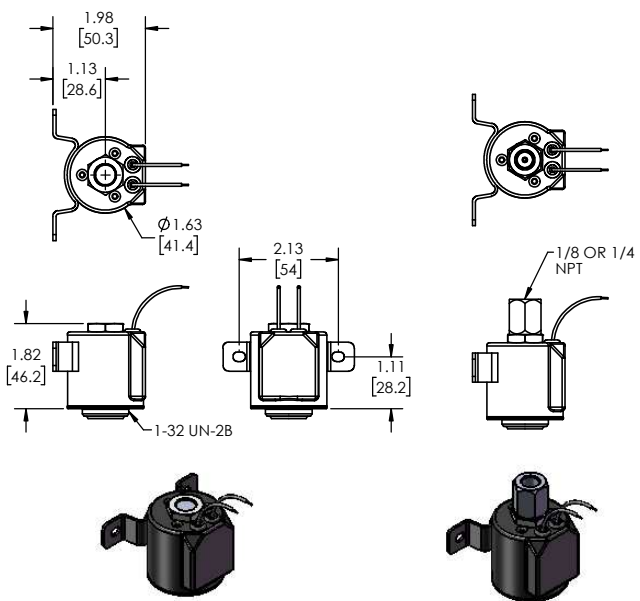

SERIES O20

GROMMET HOUSING

CONDUIT HOUSING

DIN COIL

YOKE WITH SPADE COIL

YOKE WITH LEAD WIRES

GROMMET HOUSING WITH MOUNTING BRACKET

CONDUIT HOUSING WITH MOUNTING BRACKET