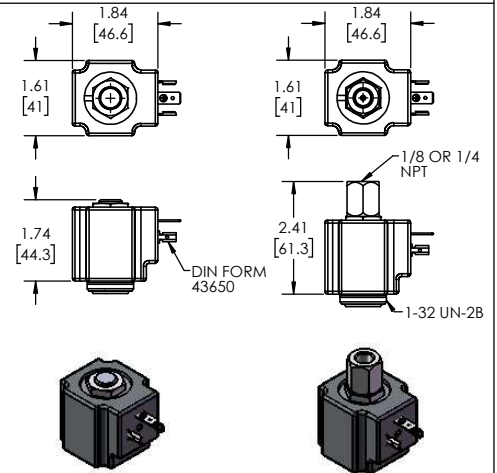

SERIES O20

GROMMET HOUSING

CONDUIT HOUSING

DIN COIL

YOKE WITH SPADE COIL

YOKE WITH LEAD WIRES

GROMMET HOUSING WITH MOUNTING BRACKET

CONDUIT HOUSING WITH MOUNTING BRACKET