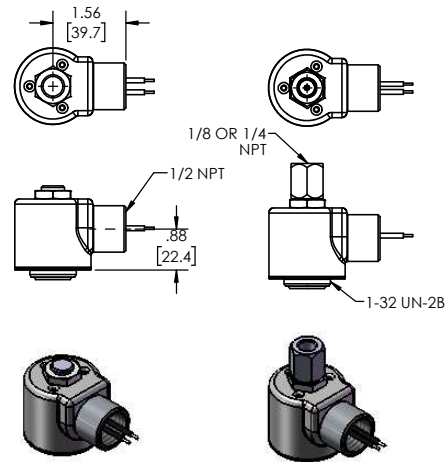

SERIES O20

GROMMET HOUSING

CONDUIT HOUSING

DIN COIL

YOKE WITH SPADE COIL

YOKE WITH LEAD WIRES

GROMMET HOUSING WITH MOUNTING BRACKET

CONDUIT HOUSING WITH MOUNTING BRACKET