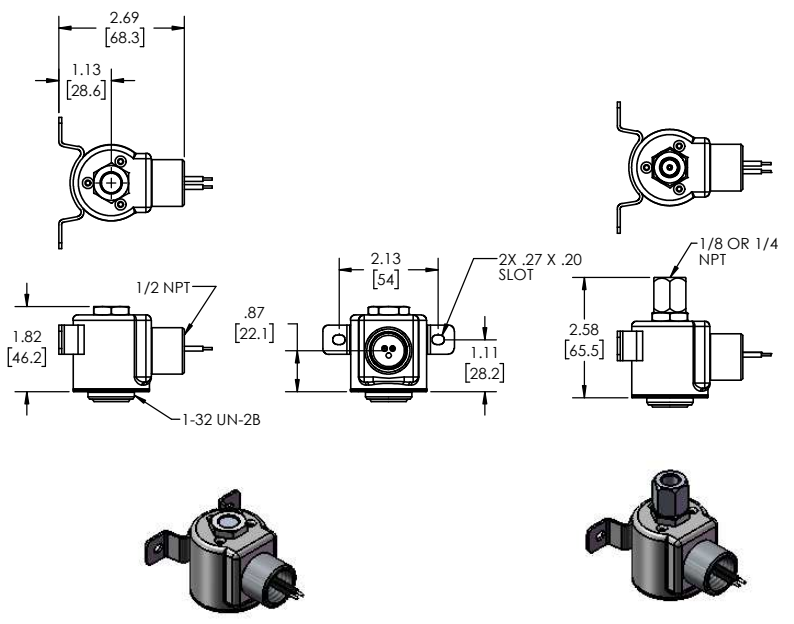

SERIES O20

GROMMET HOUSING

CONDUIT HOUSING

DIN COIL

YOKE WITH SPADE COIL

YOKE WITH LEAD WIRES

GROMMET HOUSING WITH MOUNTING BRACKET

CONDUIT HOUSING WITH MOUNTING BRACKET