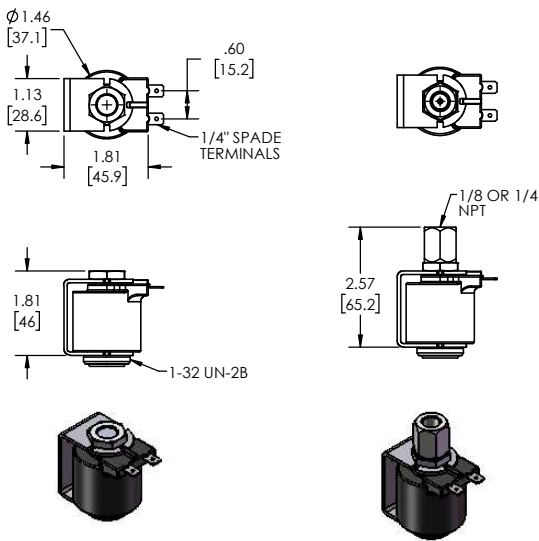

SERIES O20

GROMMET HOUSING

CONDUIT HOUSING

DIN COIL

YOKE WITH SPADE COIL

YOKE WITH LEAD WIRES

GROMMET HOUSING WITH MOUNTING BRACKET

CONDUIT HOUSING WITH MOUNTING BRACKET