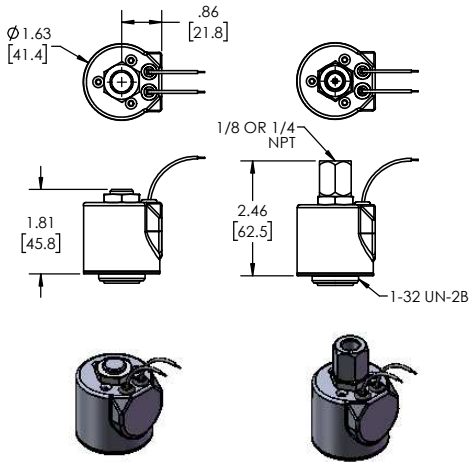

SERIES O20

GROMMET HOUSING

CONDUIT HOUSING

DIN COIL

YOKE WITH SPADE COIL

YOKE WITH LEAD WIRES

GROMMET HOUSING WITH MOUNTING BRACKET

CONDUIT HOUSING WITH MOUNTING BRACKET