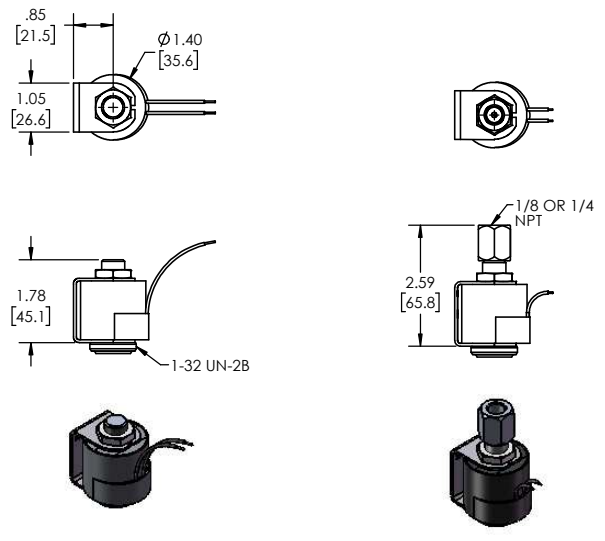

SERIES O20

GROMMET HOUSING

CONDUIT HOUSING

DIN COIL

YOKE WITH SPADE COIL

YOKE WITH LEAD WIRES

GROMMET HOUSING WITH MOUNTING BRACKET

CONDUIT HOUSING WITH MOUNTING BRACKET