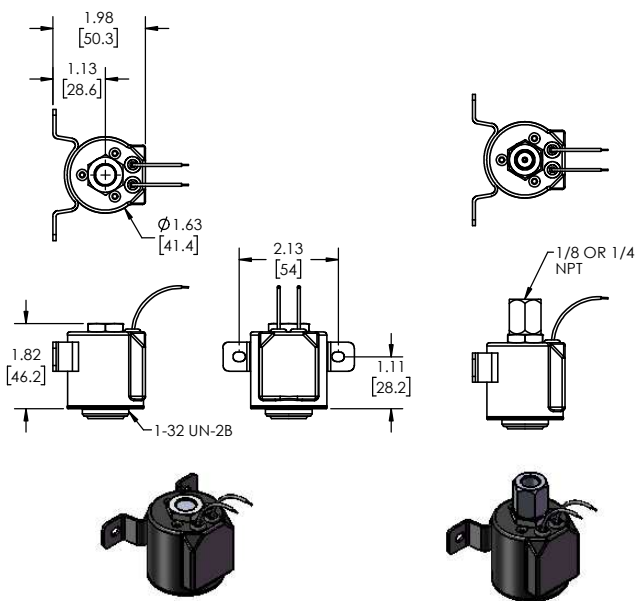

SERIES OH20

GROMMET HOUSING

CONDUIT HOUSING

DIN COIL

YOKE WITH SPADE COIL

YOKE WITH LEAD WIRES

GROMMET HOUSING WITH MOUNTING BRACKET

CONDUIT HOUSING WITH MOUNTING BRACKET