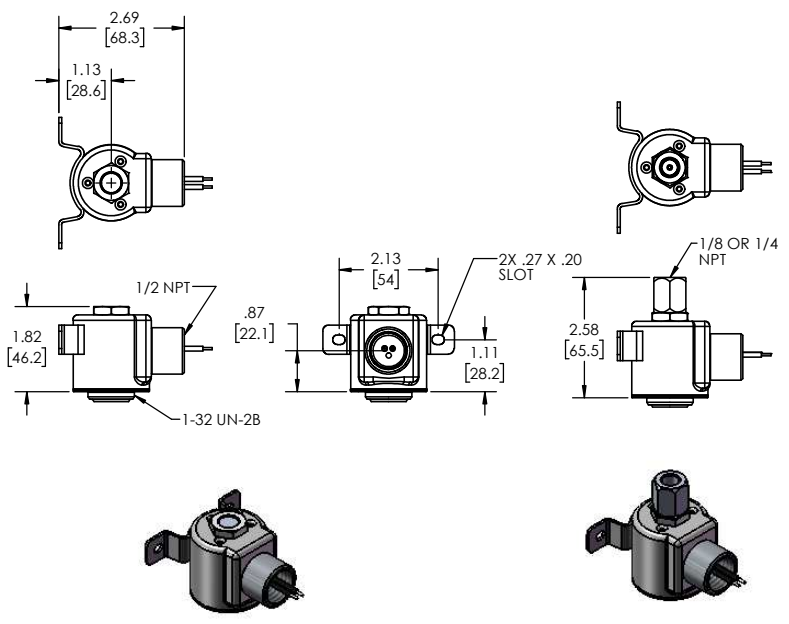

SERIES OH20

GROMMET HOUSING

CONDUIT HOUSING

DIN COIL

YOKE WITH SPADE COIL

YOKE WITH LEAD WIRES

GROMMET HOUSING WITH MOUNTING BRACKET

CONDUIT HOUSING WITH MOUNTING BRACKET