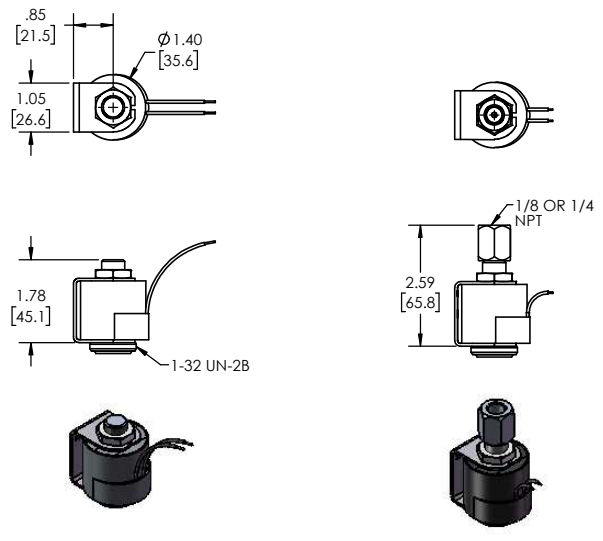

SERIES OH20

GROMMET HOUSING

CONDUIT HOUSING

DIN COIL

YOKE WITH SPADE COIL

YOKE WITH LEAD WIRES

GROMMET HOUSING WITH MOUNTING BRACKET

CONDUIT HOUSING WITH MOUNTING BRACKET