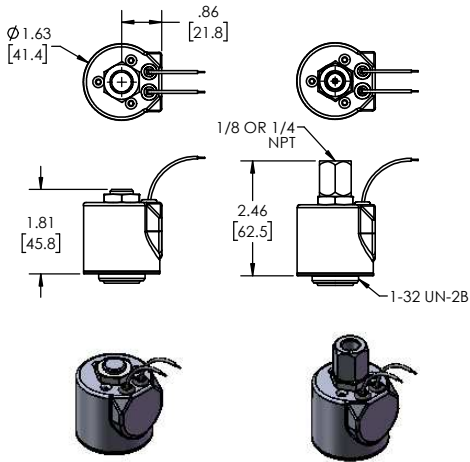

SERIES OH20

GROMMET HOUSING

CONDUIT HOUSING

DIN COIL

YOKE WITH SPADE COIL

YOKE WITH LEAD WIRES

GROMMET HOUSING WITH MOUNTING BRACKET

CONDUIT HOUSING WITH MOUNTING BRACKET