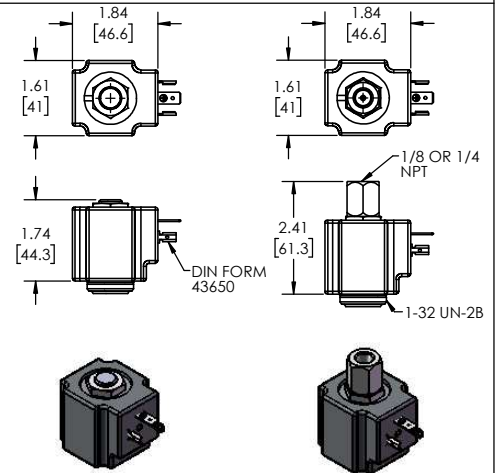

SERIES OH20

GROMMET HOUSING

CONDUIT HOUSING

DIN COIL

YOKE WITH SPADE COIL

YOKE WITH LEAD WIRES

GROMMET HOUSING WITH MOUNTING BRACKET

CONDUIT HOUSING WITH MOUNTING BRACKET