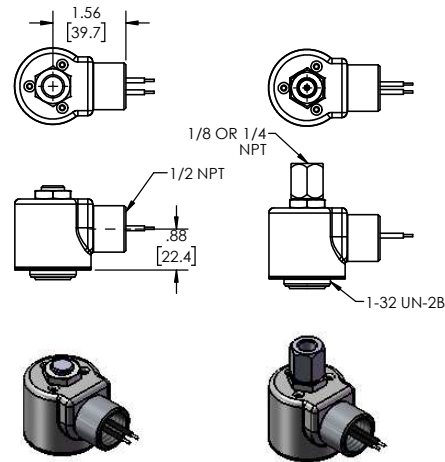

SERIES OH20

GROMMET HOUSING

CONDUIT HOUSING

DIN COIL

YOKE WITH SPADE COIL

YOKE WITH LEAD WIRES

GROMMET HOUSING WITH MOUNTING BRACKET

CONDUIT HOUSING WITH MOUNTING BRACKET