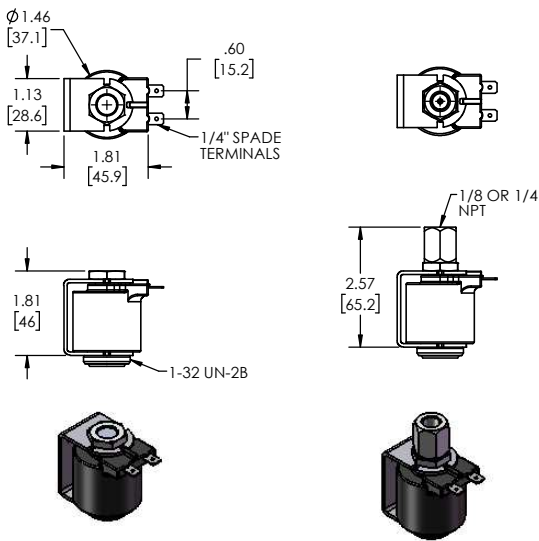

SERIES OH20

GROMMET HOUSING

CONDUIT HOUSING

DIN COIL

YOKE WITH SPADE COIL

YOKE WITH LEAD WIRES

GROMMET HOUSING WITH MOUNTING BRACKET

CONDUIT HOUSING WITH MOUNTING BRACKET